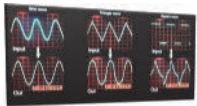

DREi tech

The insertion of this technology gives greater sound system performance with neutral, smoothly flowing, natural sounding, crystal clear music.