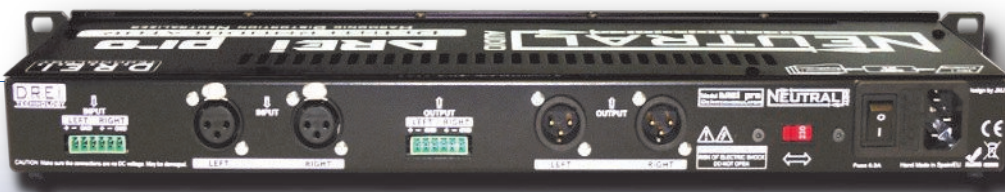

The insertion of this technology gives greater sound system performance with neutral, smoothly flowing, natural sounding, crystal clear music.

SYNERGY CONTROL

Includes 5-position switch to adapt the Synergy and optimizing the sound coming from your speakers, your audio system and your environment.

TRUE BYPASS

When turned off, the inputs are deviated to the outputs so the power of DREi process can be checked easily and instantly.

LOCK
Functions

Highly recommended for live sound

Its extraordinary control over the total energy input to amplifiers allows higher levels of sound pressure.

SEAL
MANÁ
TOM JONES
COLDPLAY
ALEJANDRO SANZ
MELENDI
RHCP
JULIO IGLESIAS
RAPHAEL
LEONARD COHEN
ALEJANDRO FDEZ.
And many more...

- In a 19" / 1U chassis rack with a painted metal finish and an anodized aluminum front panel.
- Autodimmer transfective display.
- Input and output balanced plugs with XLR and fixed connectors.
- Incorporated Synergy Control switch.
- Lock, AutoLock, Brightness min/max, Synergy on power and AutoDemo functions.
- Dual tensión 110/220 VAC and external fuse with IEC connection.
- Can be used as bridge to extend long cable distances.