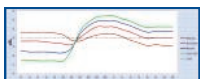

SYNERGY CONTROL

Includes 5-position switch to adapt the Synergy and optimizing the sound coming from your speakers, your audio system and your environment.