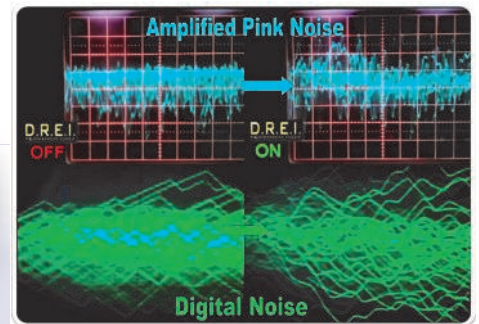

The insertion of this technology gives greater sound system performance with neutral, smoothly flowing, natural sounding, crystal clear music.

SYNERGY CONTROL

Includes 5-position switch to adapt the Synergy and optimizing the sound coming from your speakers, your audio system and your environment.

TRUE BYPASS

When turned off, the inputs are deviated to the outputs so the power of DREi process can be checked easily and instantly.

LOCK
Functions

Highly recommended for live sound

Its extraordinary control over the total energy input to amplifiers allows higher levels of sound pressure.

SEAL
MANÁ
TOM JONES
COLDPLAY
ALEJANDRO SANZ
MELENDI
RHCP
JULIO IGLESIAS
RAPHAEL
LEONARD COHEN
ALEJANDRO FDEZ.
And many more...

- In a 19" / 1U chassis rack with a painted metal finish and an anodized aluminum front panel.
- Autodimmer transfective display.
- Input and output balanced plugs with XLR and fixed connectors.
- Incorporated Synergy Control switch.
- Lock, AutoLock, Brightness min/max, Synergy on power and AutoDemo functions.
- Dual tensión 110/220 VAC and external fuse with IEC connection.
- Can be used as bridge to extend long cable distances.