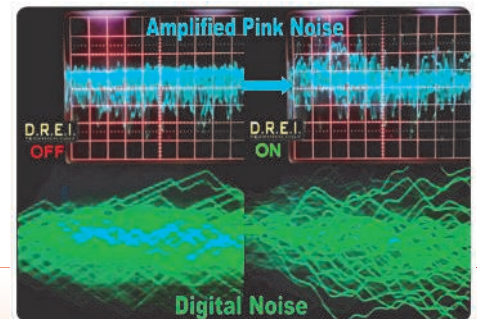

SYNERGY CONTROL

Includes 5-position switch to adapt the Synergy and optimizing the sound coming from your speakers, your audio system and your environment.

TRUE BYPASS

When turned off, the inputs are deviated to the outputs so the power of DREi process can be checked easily and instantly.

REMOTE CONTROL

Highly recommended for play music

Its extraordinary control over the total energy input to amplifiers allows higher levels of sound pressure.

SEAL
MANÁ
TOM JONES
COLDPLAY
ALEJANDRO SANZ
MELENDI
RHCP
JULIO IGLESIAS
RAPHAEL
LEONARD COHEN
ALEJANDRO FDEZ.
And many more...

- Designed to be inserted between the pre-amp and amplifier, or at source.
- 3 models available: RCA, XLR and RCA / XLR
- Incorporates 5 positions of Synergy control (and true bypass)
- The output has no gain, it is equal to the input.
- Bypass, deflects the inputs to the output
- Memorize remote controls
- Standby Mode
- Function autodemonstration
- Very compact, 25x5.5x15 cm. and 2.1kg.
- Switch to 115VAC/230VAC outside. 6W
- Black steel chassis with black anodized aluminum front.